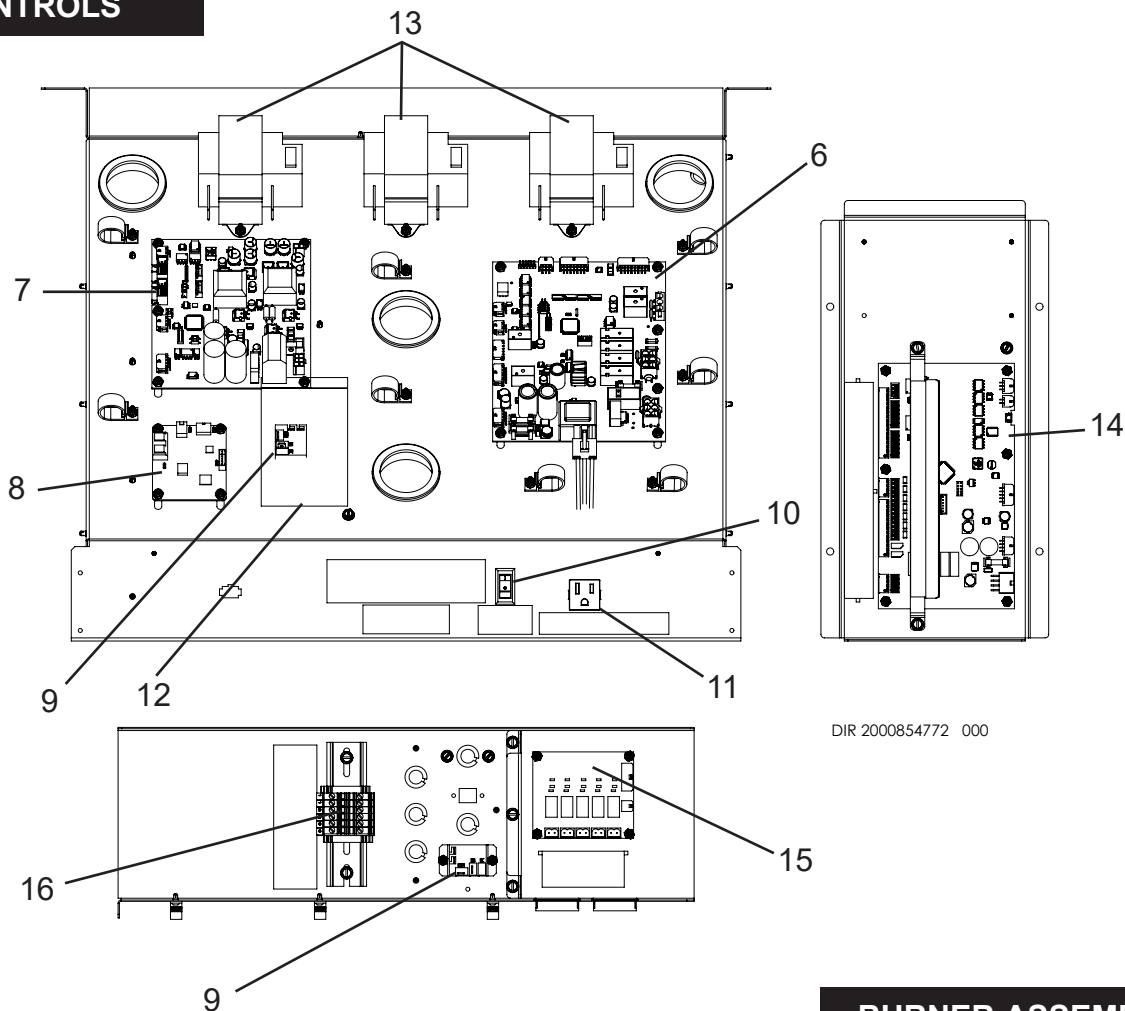

CONTROLS

DIR 2000854772 000

BURNER ASSEMBLY

DIR # 2000854773 00

GAS TRAIN

HEAT EXCHANGER

ITEM NO.	PART NO.	DESCRIPTION	MODEL
JACKET ASSEMBLIES			
1	100400877	FRONT DOOR	ALL
2	100400801	DISPLAY ASSEMBLY INTERFACE	ALL
3	100400871	JACKET SIDE UPPER	IWH0500
3	100400872	JACKET SIDE UPPER	IWH0750
3	100400873	JACKET SIDE UPPER	IWH1000
4	100401776	JACKET TOP	IWH0500
4	100401777	JACKET TOP	IWH0750
4	100401778	JACKET TOP	IWH1000
5	100302180	LATCH, COMPRESSION	ALL
CONTROLS			
6	100342629	CONTROL BOARD, BIC	ALL
7	100342632	CONTROL, COMBUSTION FEEDBACK	ALL
8	100400803	CONTROL, O2 SYSTEM	ALL
9	100342532*	RELAY 24V - BLOWER/PUMP	ALL
10	100271316	SWITCH, ON / OFF, RED	ALL
11	100304120	LINE VOLTAGE RECEPTACLE	ALL
12	100208232*	FUSE, 1.6A / 250V	ALL
12	100208809*	FUSE, 3.15A / 250V	ALL
12	100208231*	FUSE, 5A / 250V	ALL
12	100400846*	FUSE, 3AB, 500V	ALL
13	100342534	TRANSFORMER, 120 X 24V, 100VA, 60 HZ	ALL
14	100400802	CONTROL, COMFORT	ALL
-	100342631	TERMINAL BLOCK KIT (CC BOARD & PUMP RELAY)	ALL
15	100342799	CONTROL, PUMP RELAY	ALL
16	100400827	TERMINAL BLOCK ASSEMBLY - POWER SUPPLY	ALL
-	100274737	WIRELESS ANTENNA - USB ADAPTER	ALL
BURNER SUB-ASSEMBLY			
17	100400796	INSULATION, HEX	IWH0500
17	100400798	INSULATION, HEX	IWH0750
17	100400799	INSULATION, HEX	IWH1000
18	100330218	INSULATION, DEFLECTOR	ALL
19	100400835	INSULATION, BURNER DOOR	ALL
20	100400834	BURNER DOOR	ALL
21	100400836	SWITCH, DOOR TEMPERATURE LIMIT	ALL
22	100368946*	IGNITER W/ GASKETS AND HARDWARE	ALL
-	100347926*	GASKET, IGNITER	ALL
23	100347902*	FLAME SENSOR W/ GASKETS AND HARDWARE	ALL
-	100330341*	GASKET, FLAME SENSOR	ALL
24	100330202	BURNER DOOR GASKET	ALL
25	100330211	BURNER W/ GASKET	IWH0500
25	100330213	BURNER W/ GASKET	IWH0750
25	100330214	BURNER W/ GASKET	IWH1000
26	100330215*	GASKET, BURNER	ALL
-	100361087	O-RING, GAS DAMPER	ALL
27	100400830	INTAKE MANIFOLD	IWH0500
27	100330203	INTAKE MANIFOLD	IWH0750
27	100330204	INTAKE MANIFOLD	IWH1000
28	100330206*	GASKET, BLOWER	IWH0500
28	100330190*	GASKET, BLOWER	IWH0750
28	100330191*	GASKET, BLOWER	IWH1000
PLEASE HAVE MODEL AND SERIAL NUMBER WHEN ORDERING PARTS *ITEMS DENOTE SUGGESTED INVENTORY PARTS			